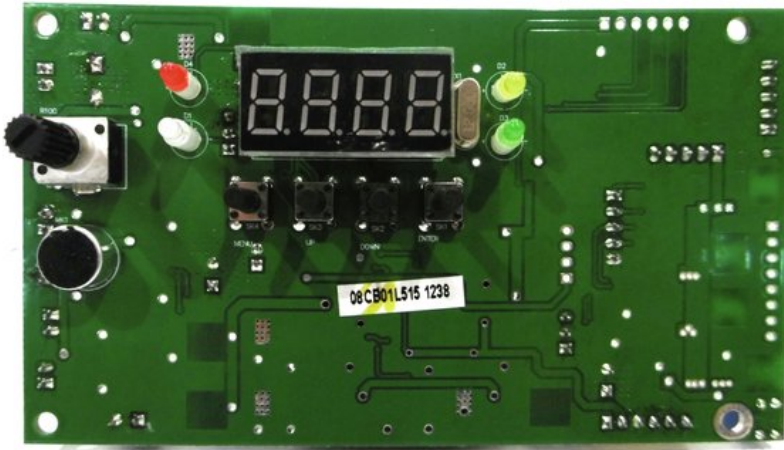

Pcb (Control) Laser Derby MK2

Art. No.: E6510915

GTIN: 4026397698107

List price: 26.2 €

incl. 19% VAT.

Features:

Technical specifications:

Weight: 50 g

Logistic

EAN / GTIN: 4026397698107

Weight: 0,05 kg

Length: 0.12 m

Width: 0.07 m

Height: 0.04 m