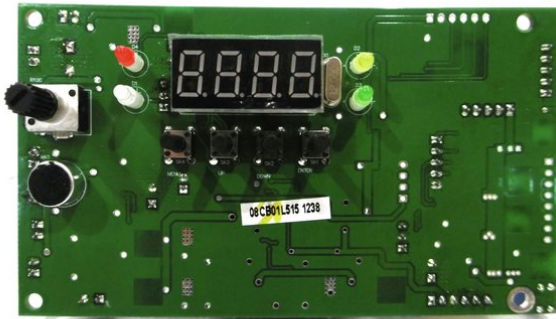

Pcb (Control) Laser Derby MK2

Art. No.: E6510915
GTIN: 4026397698107

List price: 26.2 €
incl. 19% VAT.

All rights reserved. Subject to change without notice. Errors and omissions excepted.
Illustration only. Actual item may differ from photo.

Pcb (Control) Laser Derby MK2

Art. No.: E6510915
GTIN: 4026397698107

Features:

All rights reserved. Subject to change without notice. Errors and omissions excepted.
Illustration only. Actual item may differ from photo.