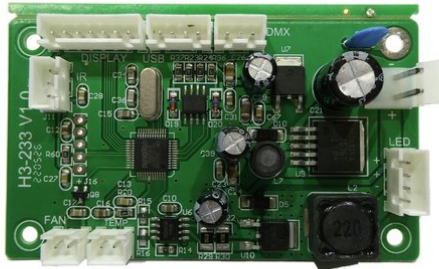

## Pcb (Control) LED Theatre COB 100 WW (H3-233V1.0)

**Art. No.: E6510975**  
GTIN: 4026397706451

**List price: 48.02 €**  
incl. 19% VAT.

---

## Pcb (Control) LED Theatre COB 100 WW (H3-233V1.0)

**Art. No.: E6510975**  
GTIN: 4026397706451

**Features:**

---