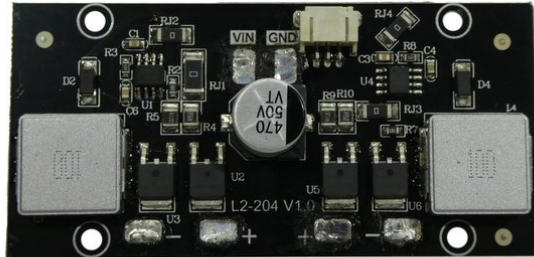

## Pcb (LED-driver) Audience Blinder 2x100W LED COB WW (L2-204 V1.0)

Art. No.: E6511279

GTIN: 4026397733426

**List price: 24.2 €**  
incl. 19% VAT.

---

## Pcb (LED-driver) Audience Blinder 2x100W LED COB WW (L2-204 V1.0)

Art. No.: E6511279

GTIN: 4026397733426

**Features:**

---