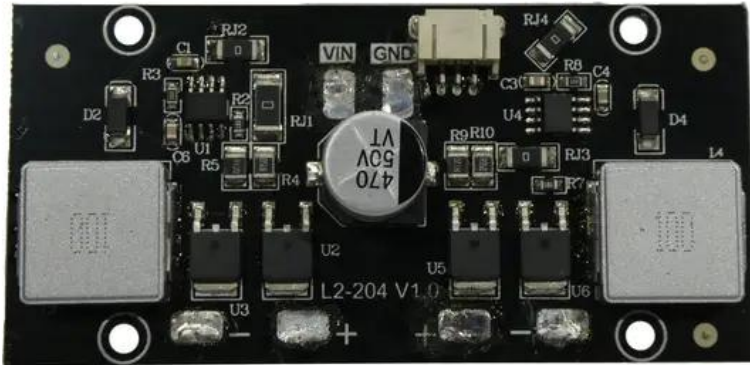

# Pcb (LED-driver) Audience Blinder 2x100W LED COB WW (L2-204 V1.0)

Art. No.: E6511279

GTIN: 4026397733426

---

---