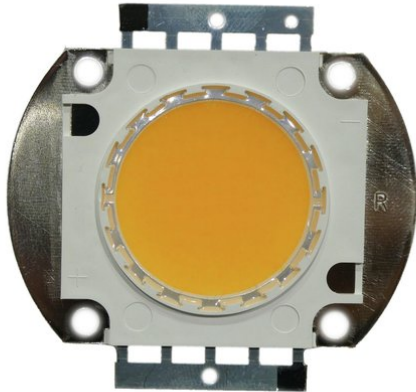

LED COB 100W WW Audience Blinder 2x100W LED COB WW

Art. No.: E6511280
GTIN: 4026397732023

List price: 45.07 €
incl. 19% VAT.

LED COB 100W WW Audience Blinder 2x100W LED COB WW

Art. No.: E6511280
GTIN: 4026397732023