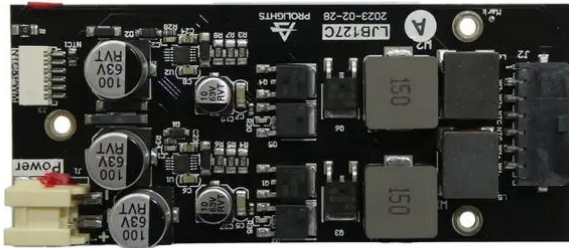

## Pcb (LED driver) DMH-380 (LJB127C-A)

Art. No.: E6511531  
GTIN: 4026397727968

---

## Pcb (LED driver) DMH-380 (LJB127C-A)

Art. No.: E6511531  
GTIN: 4026397727968

**Features:**

---