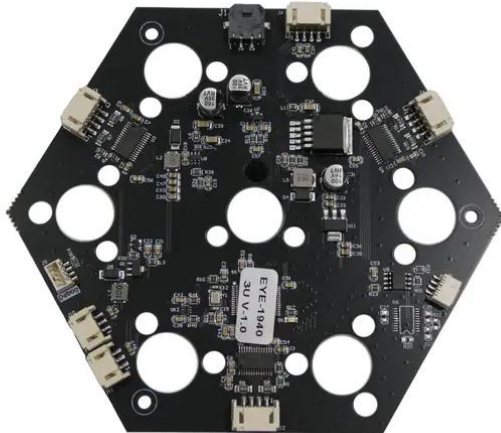

## Pcb (Motor driver) EYE-1940 (LED077B-A)

**Art. No.:** E6511532  
GTIN: 4026397728064

---

## Pcb (Motor driver) EYE-1940 (LED077B-A)

**Art. No.:** E6511532  
GTIN: 4026397728064

**Features:**

---