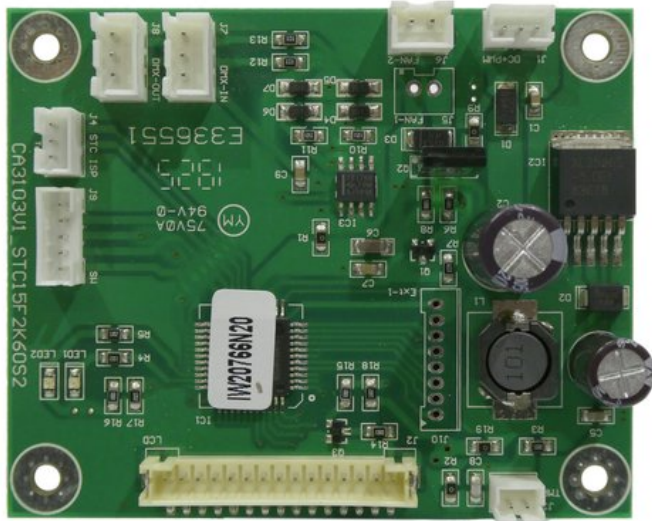

Pcb (Control) DarkFX Wash 2000

Art. No.: E6511690

GTIN: 4026397731330

List price: 68.41 €

incl. 19% VAT.

Features:

Technical specifications:

Weight: 30 g

Logistic

EAN / GTIN: 4026397731330

Weight: 0,03 kg

Length: 0.08 m

Width: 0.07 m

Height: 0.02 m