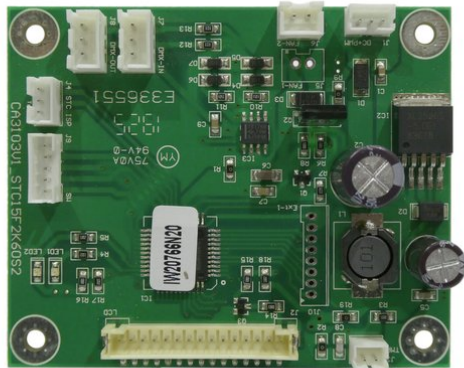

## Pcb (Control) DarkFX Wash 2000

Art. No.: E6511690  
GTIN: 4026397731330

**List price: 68.41 €**  
incl. 19% VAT.

---

All rights reserved. Subject to change without notice. Errors and omissions excepted.  
Illustration only. Actual item may differ from photo.