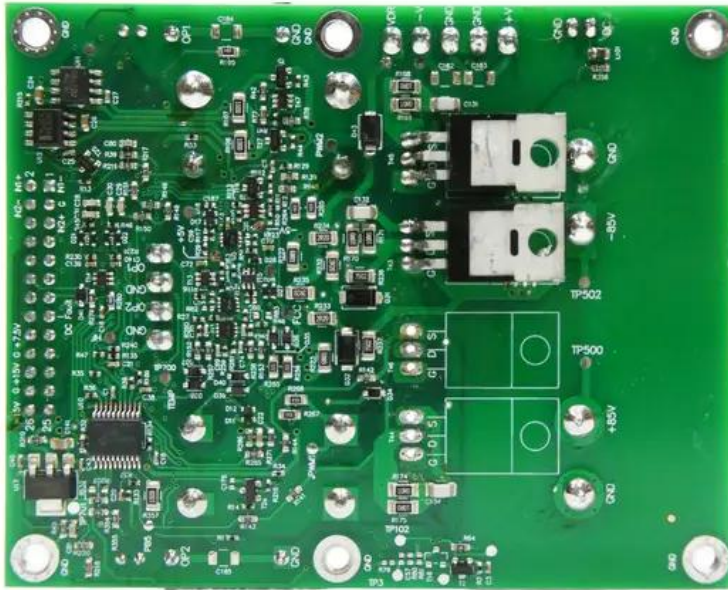

Pcb (Amplifier) MTC-4806 (LA2-AMP)

Art. No.: E6511810

GTIN: 4026397734003

Features:

Logistic

EAN / GTIN: 4026397734003

Technical specifications:

Scope of delivery:
