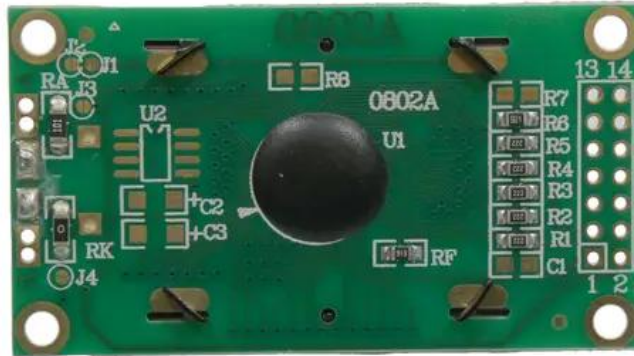

Pcb (LCD Display) LED Mega Strobe 812 Panel (0802A)

Art. No.: E6511907

GTIN: 4026397737578

List price: 13.23 €

incl. 19% VAT.

Features:

Technical specifications:

Weight: 0.02 kg

Scope of delivery:

Logistic

EAN / GTIN: 4026397737578

Weight: 0,03 kg

Length: 0.06 m

Width: 0.03 m

Height: 0.01 m