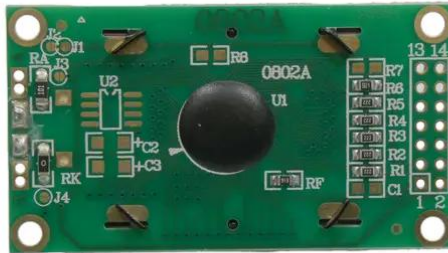

## Pcb (LCD Display) LED Mega Strobe 812 Panel (0802A)

**Art. No.: E6511907**  
GTIN: 4026397737578

---

## Pcb (LCD Display) LED Mega Strobe 812 Panel (0802A)

**Art. No.: E6511907**  
GTIN: 4026397737578

**Features:**

---