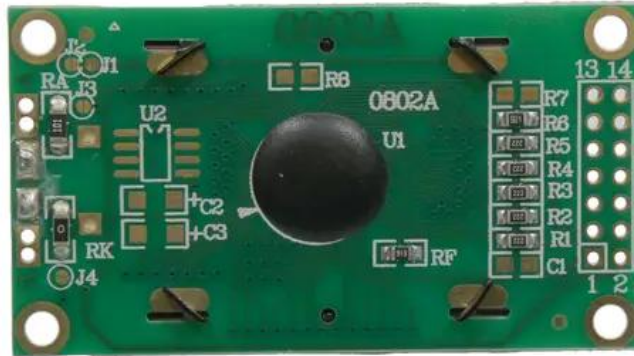

# Pcb (LCD Display) LED Mega Strobe 812 Panel (0802A)

Art. No.: E6511907

GTIN: 4026397737578

---

---

## Technical specifications:

Weight: 0.02 kg

---

---