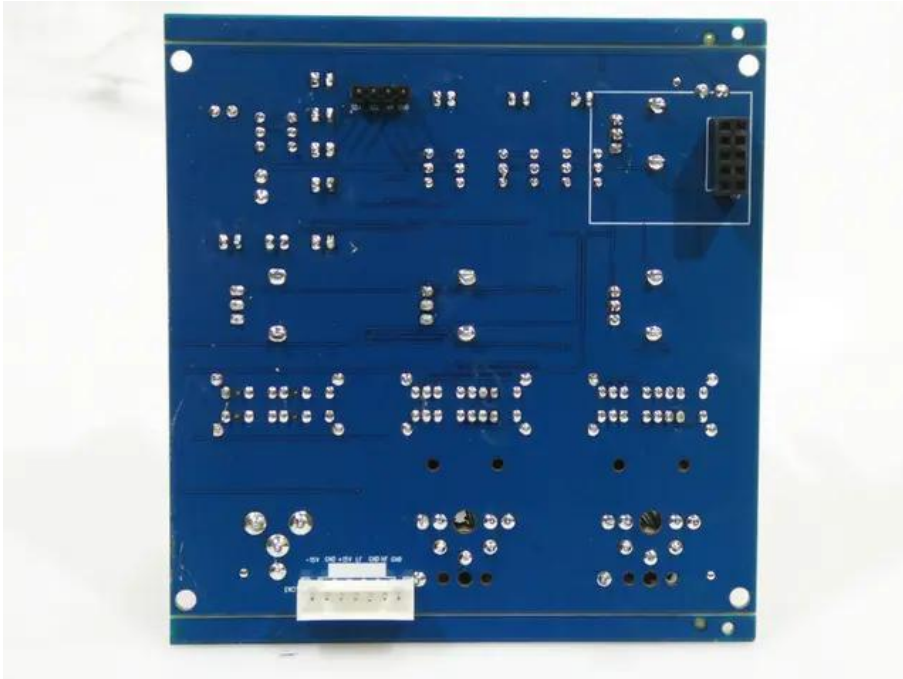

## Pcb (Input) PAS-208A MK4

Art. No.: E6511943

GTIN: 4026397740509

---

---

### Technical specifications:

Weight: 0.10 kg

---

---

### Logistic

EAN / GTIN: 4026397740509

Weight: 0,11 kg

Length: 0.10 m

Width: 0.10 m

Heigth: 0.05 m