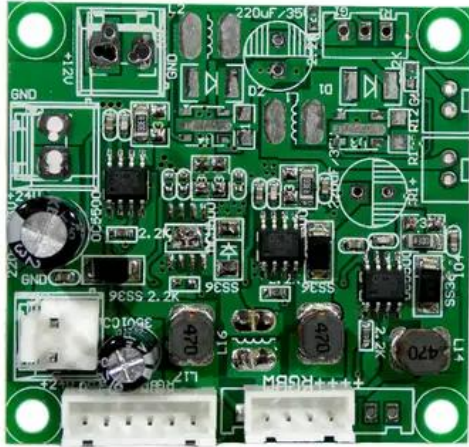

Pcb (LED driver 2) LED B-100 Hypno Single Ball

Art. No.: E6512095

GTIN: 4026397742053

Features:

Technical specifications:

Weight: 0.01 kg

Scope of delivery:

Logistic

EAN / GTIN: 4026397742053

Weight: 0,02 kg

Length: 0.06 m

Width: 0.05 m

Heigth: 0.01 m