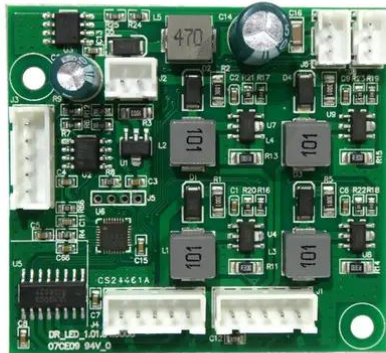

Pcb (Driver Strobe) LED KLS Laser Bar FX AIR

Art. No.: E6512152
GTIN: 4026397743395

List price: 9.31 €
incl. 19% VAT.

All rights reserved. Subject to change without notice. Errors and omissions excepted.
Illustration only. Actual item may differ from photo.

Pcb (Driver Strobe) LED KLS Laser Bar FX AIR

Art. No.: E6512152
GTIN: 4026397743395

Features:

All rights reserved. Subject to change without notice. Errors and omissions excepted.
Illustration only. Actual item may differ from photo.