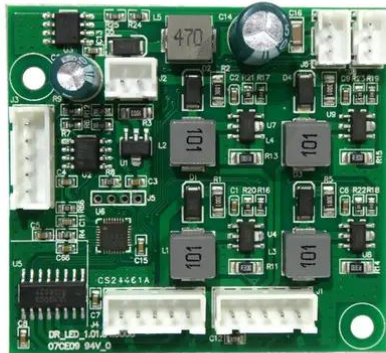

Pcb (Driver Strobe) LED KLS Laser Bar FX AIR

Art. No.: E6512152
GTIN: 4026397743395

Pcb (Driver Strobe) LED KLS Laser Bar FX AIR

Art. No.: E6512152
GTIN: 4026397743395

Features:
