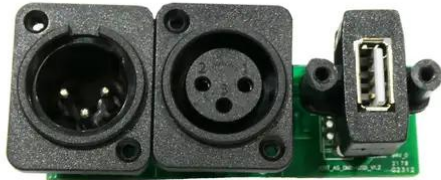

Pcb (DMX/USB) LED Silent Bar (CRT_AS_DMX-USB__V1.2)

Art. No.: E6512169
GTIN: 4026397743807

Pcb (DMX/USB) LED Silent Bar (CRT_AS_DMX-USB__V1.2)

Art. No.: E6512169
GTIN: 4026397743807

Features:
