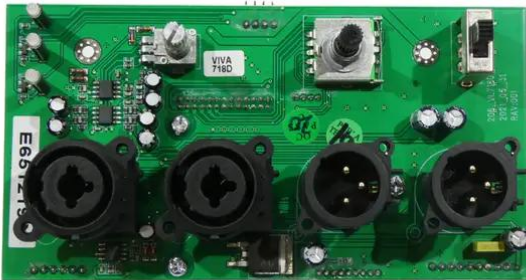

Pcb (Pre-Amplifier) KX-181A Subwoofer

Art. No.: E6512190
GTIN: 4026397748840

Pcb (Pre-Amplifier) KX-181A Subwoofer

Art. No.: E6512190
GTIN: 4026397748840

Features:
