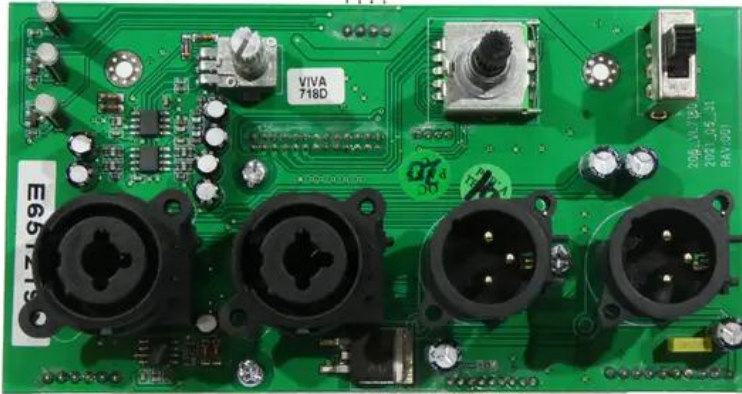

Pcb (Pre-Amplifier) KX-181A Subwoofer

Art. No.: E6512190

GTIN: 4026397748840

Features:

Technical specifications:

Weight: 0.13 kg

Scope of delivery:

Logistic

EAN / GTIN: 4026397748840

Weight: 0,13 kg

Length: 0.14 m

Width: 0.07 m

Height: 0.04 m