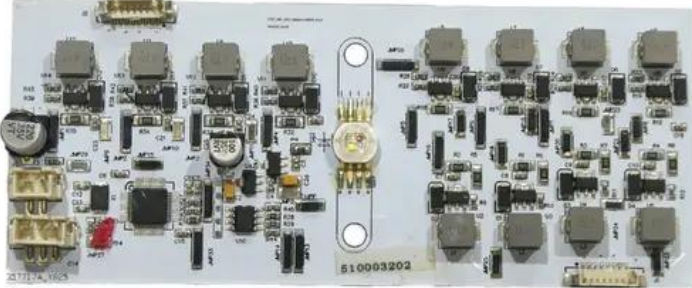

Pcb (LED driver) AKKU MBT-3 Spot MK2 (CRT_DR_LED_MAKKU-MBTA V1A0) No.: E6512275

GTIN: 4026397746693

Features:

Technical specifications:

Weight: 0.05 kg

Scope of delivery:

Logistic

EAN / GTIN: 4026397746693

Weight: 0,05 kg

Length: 0.14 m

Width: 0.06 m

Height: 0.01 m