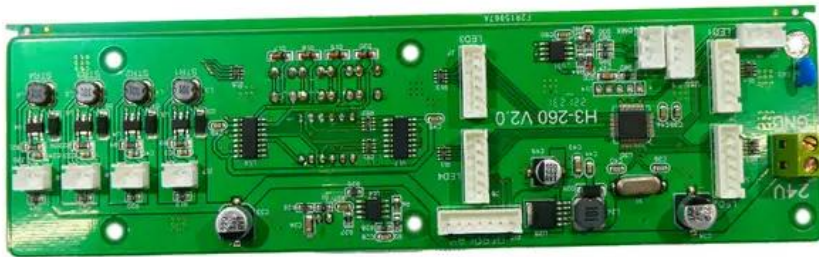

Pcb (Control/Display) LED KLS-180 wh (H3-260 V2.0)

Art. No.: E6512279

GTIN: 4026397746761

List price: 52.26 €

incl. 19% VAT.

Features:

Technical specifications:

Weight: 0.05 kg

Scope of delivery:

Logistic

EAN / GTIN: 4026397746761

Weight: 0,05 kg

Length: 0.20 m

Width: 0.55 m

Height: 0.00 m