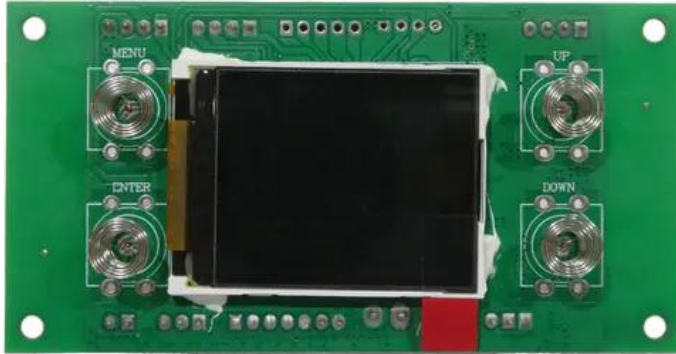

Pcb (Display/Control) LED IP Mega PIX Strobe 714 Swing

Art. No.: E6512362

GTIN: 4026397750591

Features:

Technical specifications:

Weight: 0.32 kg

Scope of delivery:

Logistic

EAN / GTIN: 4026397750591

Weight: 0,34 kg

Length: 0.10 m

Width: 0.06 m

Height: 0.02 m