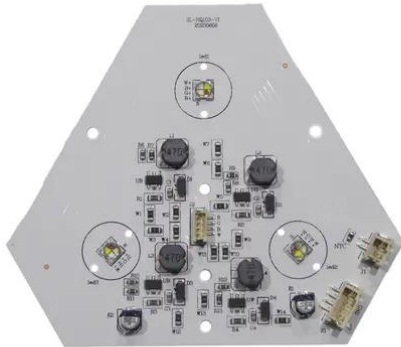

Pcb (LED) AKKU IP TL-3 QCL Trusslight CRMX

Art. No.: E6512548
GTIN: 4026397755411

Pcb (LED) AKKU IP TL-3 QCL Trusslight CRMX

Art. No.: E6512548
GTIN: 4026397755411

Features:
