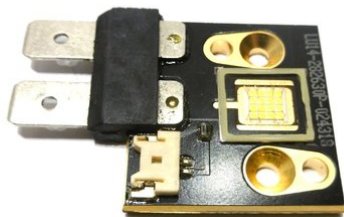

LED COB 150W DMH-160 (1600M-W)

Art. No.: E6519363

GTIN: 4026397670530

List price: 332.37 €
incl. 19% VAT.

LED COB 150W DMH-160 (1600M-W)

Art. No.: E6519363

GTIN: 4026397670530

Features:
