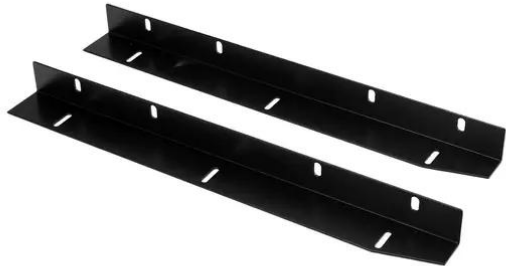

## Rack Bracket for LMC-2022FX (2x) black

**Art. No.: E6519385**  
GTIN: 4026397684421

---