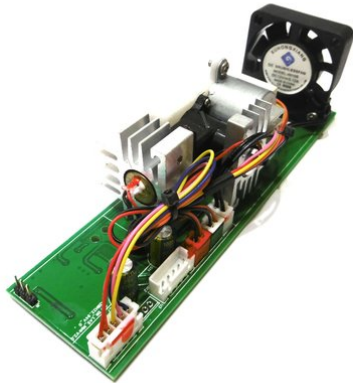

Pcb (Laser driver) LED KLS Laser Bar (CRT_DR_LAS_Mpb) fully stocked

Art. No.: E6519387

GTIN: 4026397685268

List price: 71.22 €
incl. 19% VAT.

Pcb (Laser driver) LED KLS Laser Bar (CRT_DR_LAS_Mpb) fully stocked

Art. No.: E6519387

GTIN: 4026397685268

Features:
