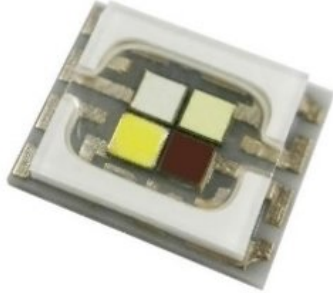

# LED COB 15W RGBW PST-15W MK2 COB (PBED-15FTE-S)

Art. No.: E6519590

GTIN: 4026397688962

---

**List price: 27.87 €**

incl. 19% VAT.