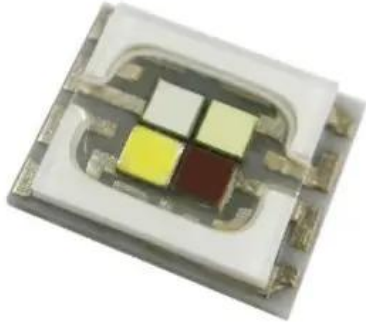

LED COB 15W RGBW PST-15W MK2 COB (PBED-15FTE-S)

Art. No.: E6519590

GTIN: 4026397688962

Features:

Technical specifications:

Weight: 0.04 kg

Scope of delivery:

Logistic

EAN / GTIN: 4026397688962

Weight: 0,04 kg

Length: 0.08 m

Width: 0.08 m

Height: 0.02 m