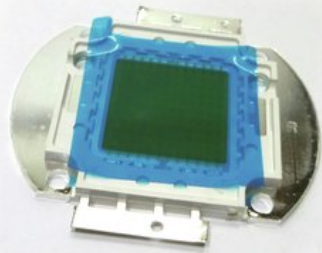

# LED COB 200W WW Theatre COB 200 WW (200WW)

Art. No.: E6519593

GTIN: 4026397689143

---

**List price: 130.46 €**

incl. 19% VAT.

---