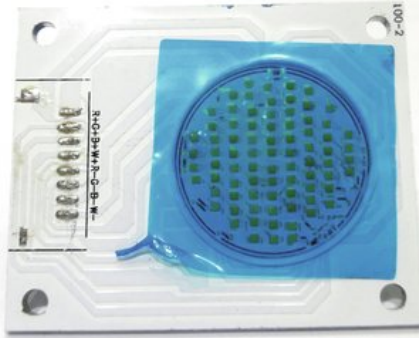

LED COB 200W CW/WW Theatre COB 200 WW/CW (CZ200W-W-WW)

Art. No.: E6519594

GTIN: 4026397689167

List price: 189.92 €

incl. 19% VAT.

Features:

Technical specifications:

Weight: 10 g

Logistic

EAN / GTIN: 4026397689167

Weight: 0,01 kg

Length: 0.06 m

Width: 0.04 m

Height: 0.01 m