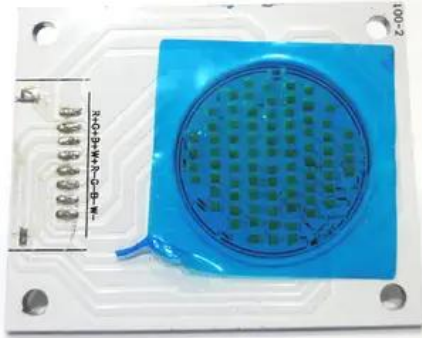

LED COB 200W CW/WW Theatre COB 200 WW/CW (CZ200W-W-WW)

Art. No.: E6519594

GTIN: 4026397689167

Features:

Technical specifications:

Weight: 0.01 kg

Scope of delivery:

Logistic

EAN / GTIN: 4026397689167

Weight: 0,01 kg

Length: 0.06 m

Width: 0.04 m

Height: 0.01 m