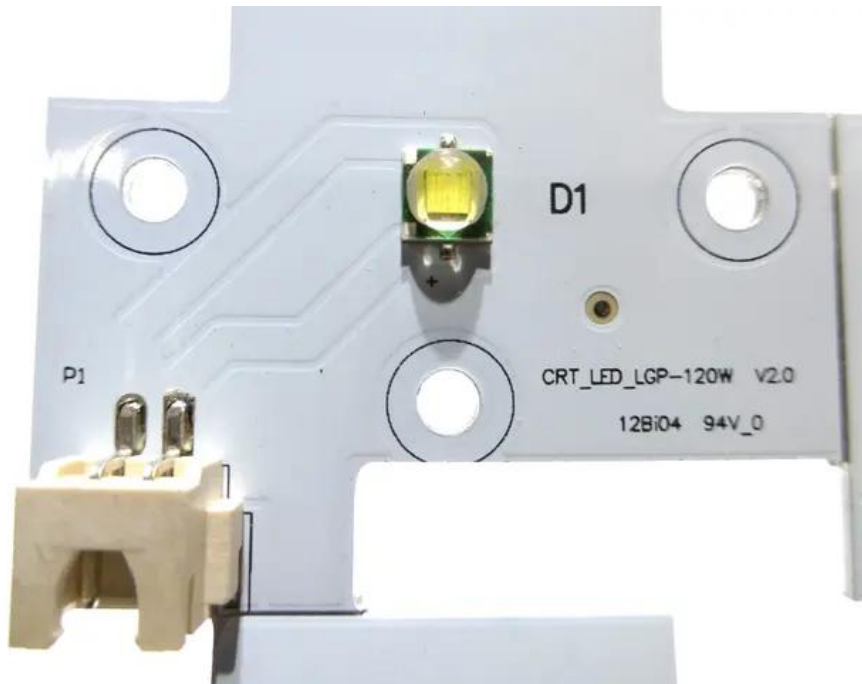

Pcb (LED) LED IP LP-7 Logo-Projektor (CRT_LED_LGP-120W)

Art. No.: E6519701

GTIN: 4026397696400

Features:

Technical specifications:

Weight: 0.01 kg

Scope of delivery:

Logistic

EAN / GTIN: 4026397696400

Weight: 0,01 kg

Length: 0.04 m

Width: 0.04 m

Heigth: 0.01 m