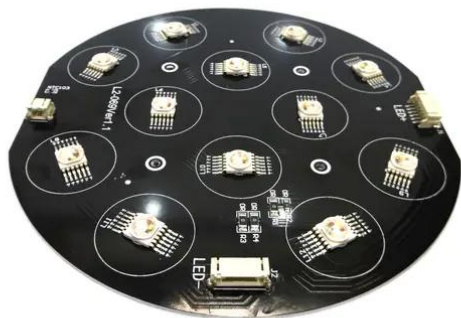

Pcb (LED) LED SLS-12 HCL MK2 Floor (L2-069Ver1.1)

Art. No.: E6519731
GTIN: 4026397698183

List price: 81.4 €
incl. 19% VAT.

Pcb (LED) LED SLS-12 HCL MK2 Floor (L2-069Ver1.1)

Art. No.: E6519731
GTIN: 4026397698183