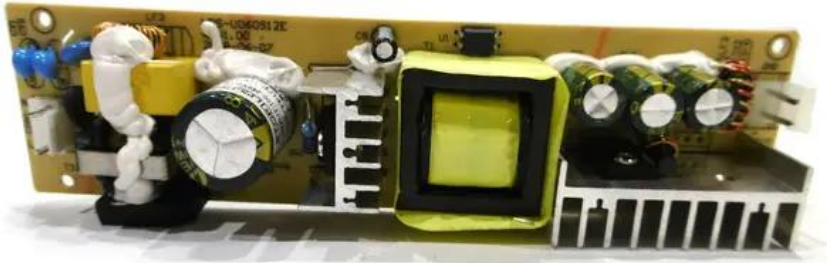

## Pcb (Power supply) 12V/5A LED KLS-170 (LPS-U060S12E)

Art. No.: E6519814

GTIN: 4026397702972

---

---

### Technical specifications:

Weight: 0.14 kg

---