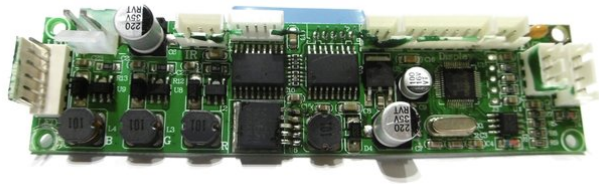

Pcb (Control) LED WF-30 (H3-212 V1.0)

Art. No.: E6519853
GTIN: 4026397704440

List price: 47.12 €
incl. 19% VAT.

All rights reserved. Subject to change without notice. Errors and omissions excepted.
Illustration only. Actual item may differ from photo.

Pcb (Control) LED WF-30 (H3-212 V1.0)

Art. No.: E6519853
GTIN: 4026397704440

Features:

All rights reserved. Subject to change without notice. Errors and omissions excepted.
Illustration only. Actual item may differ from photo.