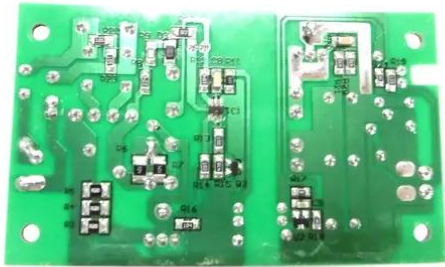

## Pcb (Power supply) 24V/2,5A LED WF-30 (HS-U60S24 NC)

**Art. No.: E6519856**

GTIN: 4026397704488

---

## Pcb (Power supply) 24V/2,5A LED WF-30 (HS-U60S24 NC)

**Art. No.: E6519856**

GTIN: 4026397704488

**Features:**

---