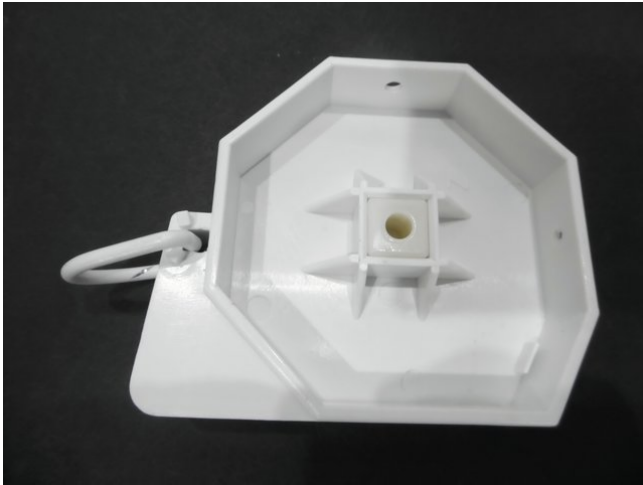

housing part (Plastic/right/big) projection screen white

Art. No.: E6519859

GTIN: 4026397704525

List price: 6.68 €
incl. 19% VAT.

housing part (Plastic/right/big) projection screen white

Art. No.: E6519859