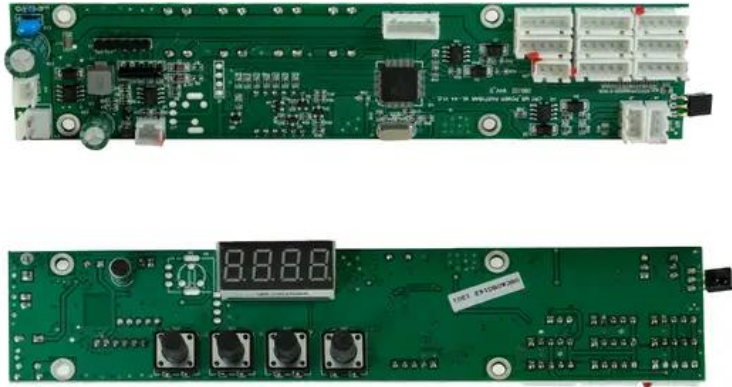

Pcb (Control) LED KLS Laser Bar Next FX (CRT MB_POWER PARTYBAR WLT-44) E6519884

GTIN: 4026397705386

List price: 47.12 €

incl. 19% VAT.

Features:

Technical specifications:

Weight: 0.05 kg

Scope of delivery:

Logistic

EAN / GTIN: 4026397705386

Weight: 0,05 kg

Length: 0.20 m

Width: 0.04 m

Height: 0.03 m