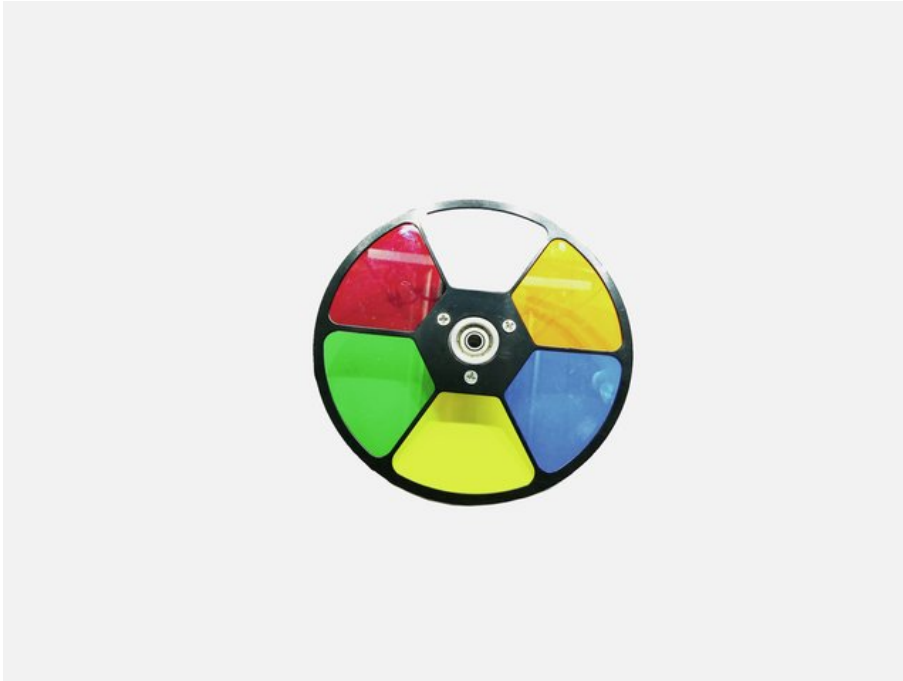

Color wheel LED SL-350 Ø= 125mm (5+1 Dichros)

Art. No.: E6519887

GTIN: 4026397705485

List price: 56.95 €

incl. 19% VAT.

Features:

Technical specifications:

Weight: 50 g

Logistic

EAN / GTIN: 4026397705485

Weight: 0,05 kg

Length: 0.12 m

Width: 0.12 m

Height: 0.01 m