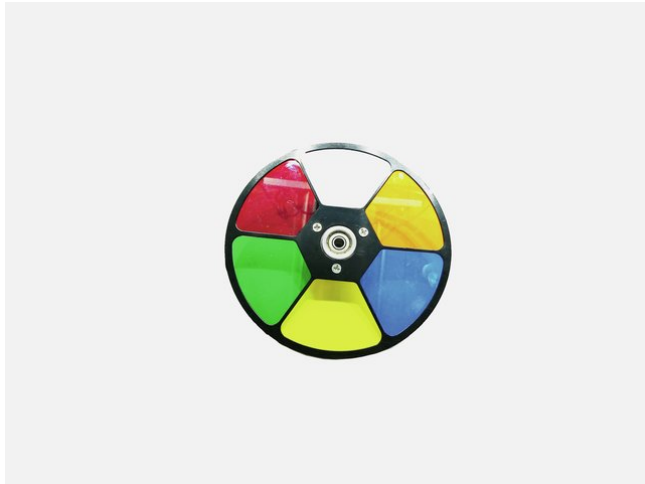

Color wheel LED SL-350 Ø= 125mm (5+1 Dichros)

Art. No.: E6519887
GTIN: 4026397705485

List price: 56.95 €
incl. 19% VAT.

Color wheel LED SL-350 Ø= 125mm (5+1 Dichros)

Art. No.: E6519887
GTIN: 4026397705485