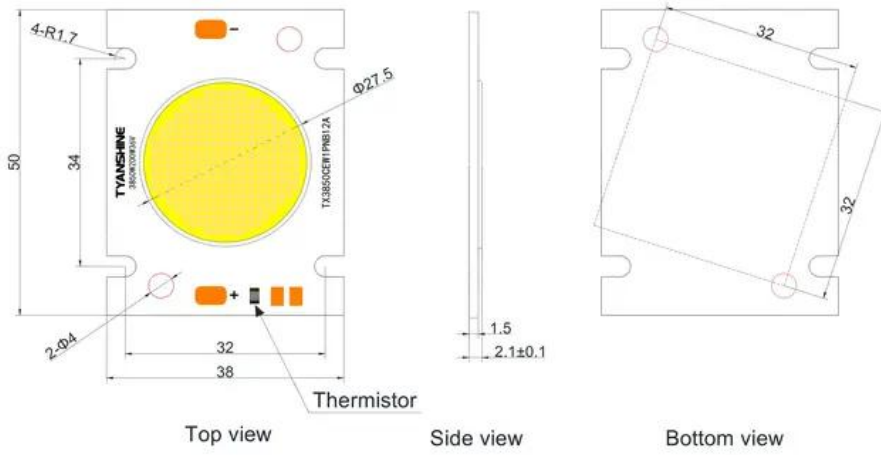

LED COB 250W 3200K LED PFE-200 3000K Profile Spot (TX-3850S200C28FA2-03H05)

GTIN: 4026397706833

Features:

Technical specifications:

Weight: 0.04 kg

Scope of delivery:

Logistic

EAN / GTIN: 4026397706833

Weight: 0,04 kg

Length: 0.05 m

Width: 0.04 m

Height: 0.00 m