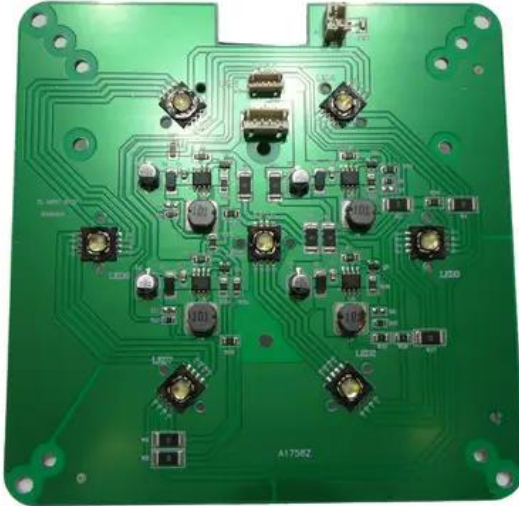

# Pcb (LED) AKKU UP-7 QCL Spot QuickDMX (SL-Q807-BET2)

Art. No.: E6519910

GTIN: 4026397707472

---

---