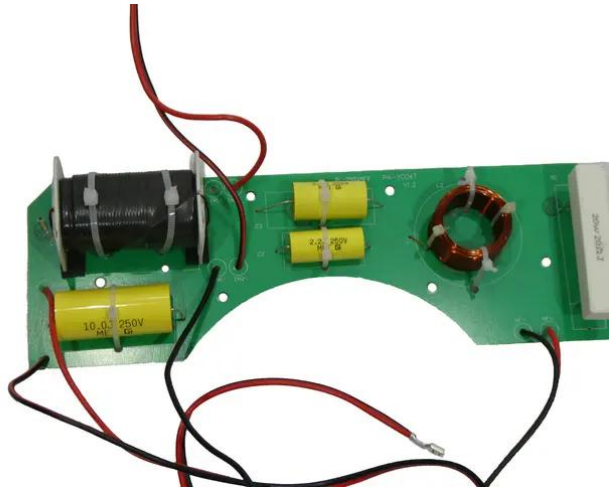

crossover ODX-208TM (PA-Y0047 V1.2)

Art. No.: E6519915
GTIN: 4026397707618

All rights reserved. Subject to change without notice. Errors and omissions excepted.
Illustration only. Actual item may differ from photo.

crossover ODX-208TM (PA-Y0047 V1.2)

Art. No.: E6519915
GTIN: 4026397707618

Features:

All rights reserved. Subject to change without notice. Errors and omissions excepted.
Illustration only. Actual item may differ from photo.