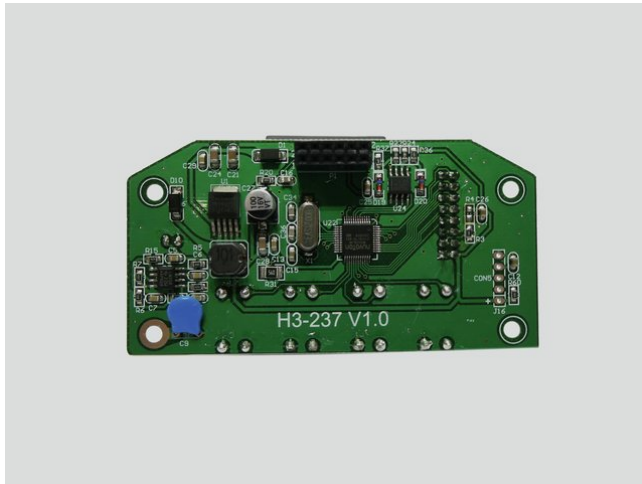

Pcb (Display) LED Theatre COB 200 RGB+WW (H3-237 V1.0)

Art. No.: E6519940

GTIN: 4026397709698

List price: 30.7 €
incl. 19% VAT.

Pcb (Display) LED Theatre COB 200 RGB+WW (H3-237 V1.0)

Art. No.: E6519940

GTIN: 4026397709698