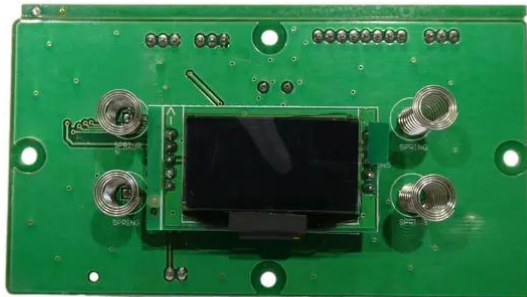

Pcb (Display) AKKU IP UP-4 Entry QCL Spot QuickDMX (P4-073 V1.2)

Art. No.: E6519949
GTIN: 4026397709926

Pcb (Display) AKKU IP UP-4 Entry QCL Spot QuickDMX (P4-073 V1.2)

Art. No.: E6519949
GTIN: 4026397709926