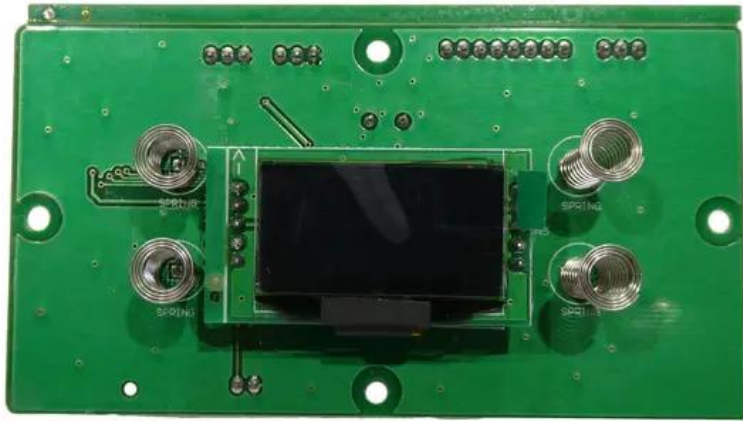

# Pcb (Display) AKKU IP UP-4 Entry QCL Spot QuickDMX (P4-073 V1.2)

Art. No.: E6519949

GTIN: 4026397709926

---

---