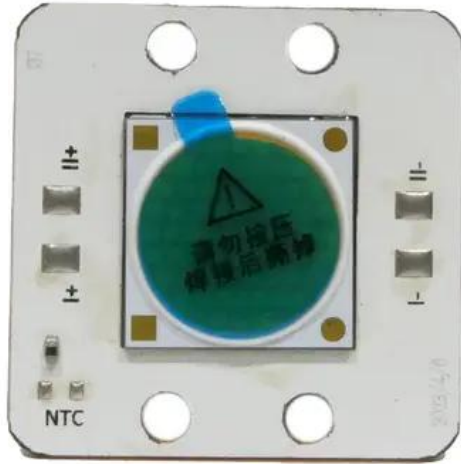

LED COB 60W 3200K LED PFE-60 WW Profile Spot 9-25° (TX-1818W60FC120) No.: E6520068

GTIN: 4026397717006

Features:

Technical specifications:

Weight: 0.01 kg

Scope of delivery:

Logistic

EAN / GTIN: 4026397717006

Weight: 0,01 kg

Length: 0.03 m

Width: 0.03 m

Heigth: 0.01 m