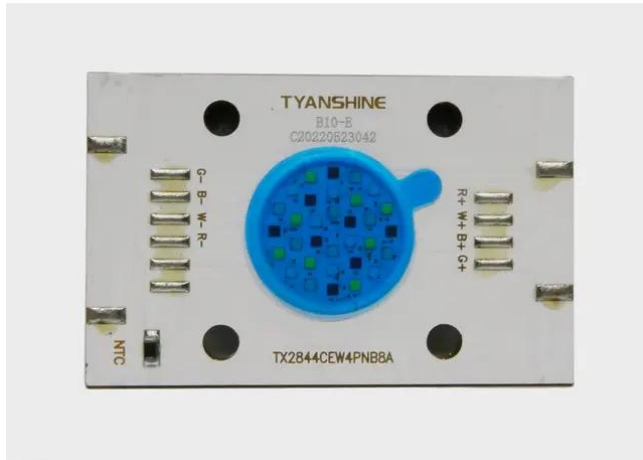

LED COB 80W RGBW LED PFE-60 RGBW Profile Spot 9-25° (TX-2844RGBW80C)

Art. No.: E6520074
GTIN: 4026397717051

All rights reserved. Subject to change without notice. Errors and omissions excepted.
Illustration only. Actual item may differ from photo.

LED COB 80W RGBW LED PFE-60 RGBW Profile Spot 9-25° (TX-2844RGBW80C)

Art. No.: E6520074
GTIN: 4026397717051

Features:

All rights reserved. Subject to change without notice. Errors and omissions excepted.
Illustration only. Actual item may differ from photo.